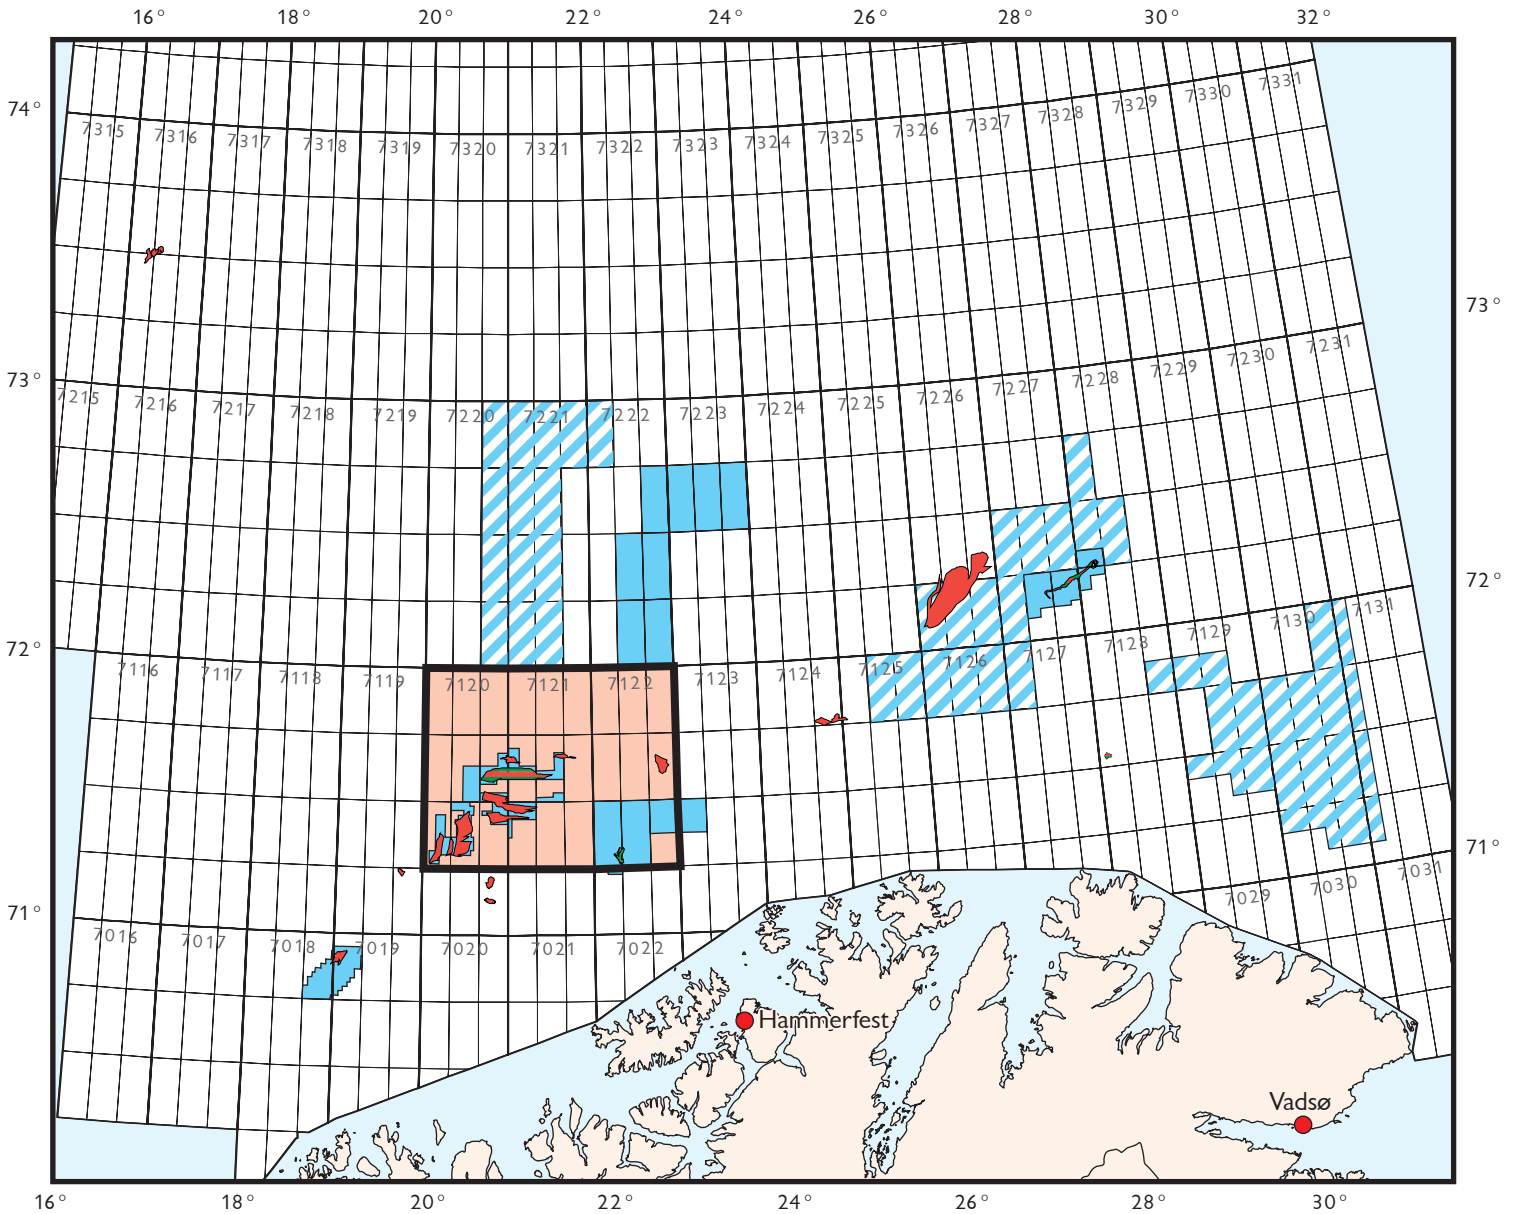

Awards in Predefined areas

2004

Barents Sea

	Licensed acreage
	Announced blocks
	Seismic area
	Predefined area

The maps show licenced acreage and announced blocks as of the 29th of January. These areas can change through the application period. The NPD's interactive Factmaps (NPD's homepages) contain daily updated information showing the current area available for application.